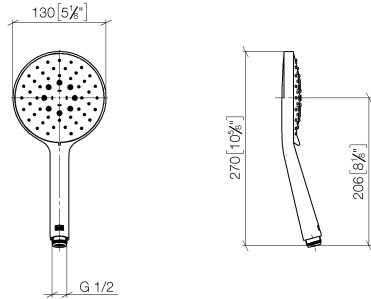

Hand shower - Chrome

IMO

28 016 979

- Three or five settings: COMPACT RAIN, COMPACT SOFT FLOW, COMPACT AQUAPRESSURE FLOW, max. flow rate 15 l/min (at 3 bar)
- with anti-scale system
- spray head Ø 130 mm
- 1/2" connection

Intrinsic protection against back flow.

Fits: IMO, LULU, MADISON, MEM, TARA, CL.1, LISSÉ, VAIA, META, CYO

	Chrome	28 016 979-00
	Chrome	28 016 979-00 0010
	Brushed Platinum	28 016 979-06 0010
	Brushed Platinum	28 016 979-06
	Platinum	28 016 979-08
	Platinum	28 016 979-08 0010
	Dark Chrome	28 016 979-19
	Dark Chrome	28 016 979-19 0010
	Light Gold	28 016 979-26
	Light Gold	28 016 979-26 0010
	Brushed Light Gold	28 016 979-27
	Brushed Light Gold	28 016 979-27 0010
	Brushed Durabrass (23kt Gold)	28 016 979-28
	Brushed Durabrass (23kt Gold)	28 016 979-28 0010
	Matte Black	28 016 979-33
	Matte Black	28 016 979-33 0010
	Brushed Bronze	28 016 979-42 0010
	Brushed Bronze	28 016 979-42
	Brushed Champagne (22kt Gold)	28 016 979-46 0010
	Brushed Champagne (22kt Gold)	28 016 979-46
	Champagne (22kt Gold)	28 016 979-47
	Champagne (22kt Gold)	28 016 979-47 0010
	Brushed Chrome	28 016 979-93
	Brushed Chrome	28 016 979-93 0010
	Brushed Dark Platinum	28 016 979-99
	Brushed Dark Platinum	28 016 979-99 0010

Hand shower - Chrome

IMO

28 016 979

28 016 979

mm [inches]

Flow rate chart

Certificates

DVGW_DW-
6517DN0129.