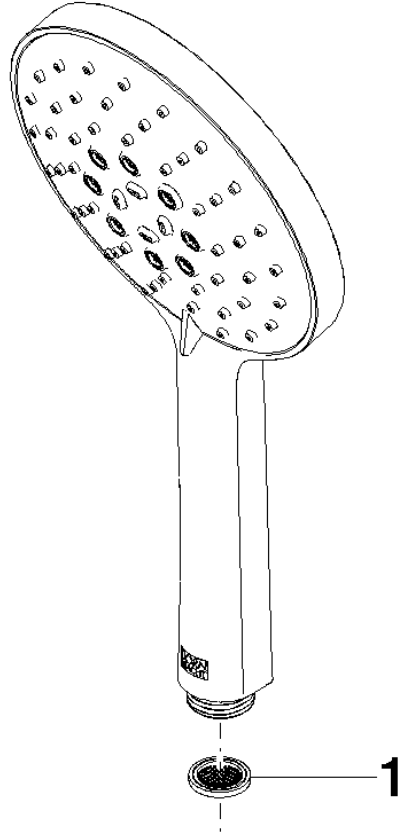

Hand shower - Chrome

IMO

28 016 979

- Three or five settings: COMPACT RAIN, COMPACT SOFT FLOW, COMPACT AQUAPRESSURE FLOW, max. flow rate 15 l/min (at 3 bar)
- with anti-scale system
- spray head Ø 130 mm
- 1/2" connection

Intrinsic protection against back flow.

Fits: IMO, LULU, MADISON, MEM, TARA, CL.1, LISSÉ, VAIA, META, CYO

	Chrome	28 016 979-00
	Chrome	28 016 979-00 0010
	Brushed Platinum	28 016 979-06 0010
	Brushed Platinum	28 016 979-06
	Platinum	28 016 979-08
	Platinum	28 016 979-08 0010
	Dark Chrome	28 016 979-19
	Dark Chrome	28 016 979-19 0010
	Light Gold	28 016 979-26
	Light Gold	28 016 979-26 0010
	Brushed Light Gold	28 016 979-27
	Brushed Light Gold	28 016 979-27 0010
	Brushed Durabrass (23kt Gold)	28 016 979-28
	Brushed Durabrass (23kt Gold)	28 016 979-28 0010
	Matte Black	28 016 979-33
	Matte Black	28 016 979-33 0010
	Brushed Bronze	28 016 979-42 0010
	Brushed Bronze	28 016 979-42
	Brushed Champagne (22kt Gold)	28 016 979-46 0010
	Brushed Champagne (22kt Gold)	28 016 979-46
	Champagne (22kt Gold)	28 016 979-47
	Champagne (22kt Gold)	28 016 979-47 0010
	Brushed Chrome	28 016 979-93
	Brushed Chrome	28 016 979-93 0010
	Brushed Dark Platinum	28 016 979-99
	Brushed Dark Platinum	28 016 979-99 0010

Hand shower - Chrome

IMO

28 016 979

28 016 979

mm [inches]

Flow rate chart

Certificates

DVGW_DW-
6517DN0129.

LGA_29982.

WRAS_2009011.

28 016 979

Spare parts list

No.	Item Number	Name	Quantity used	Delivery time
1	09 23 01 039 90	sieve	1	2